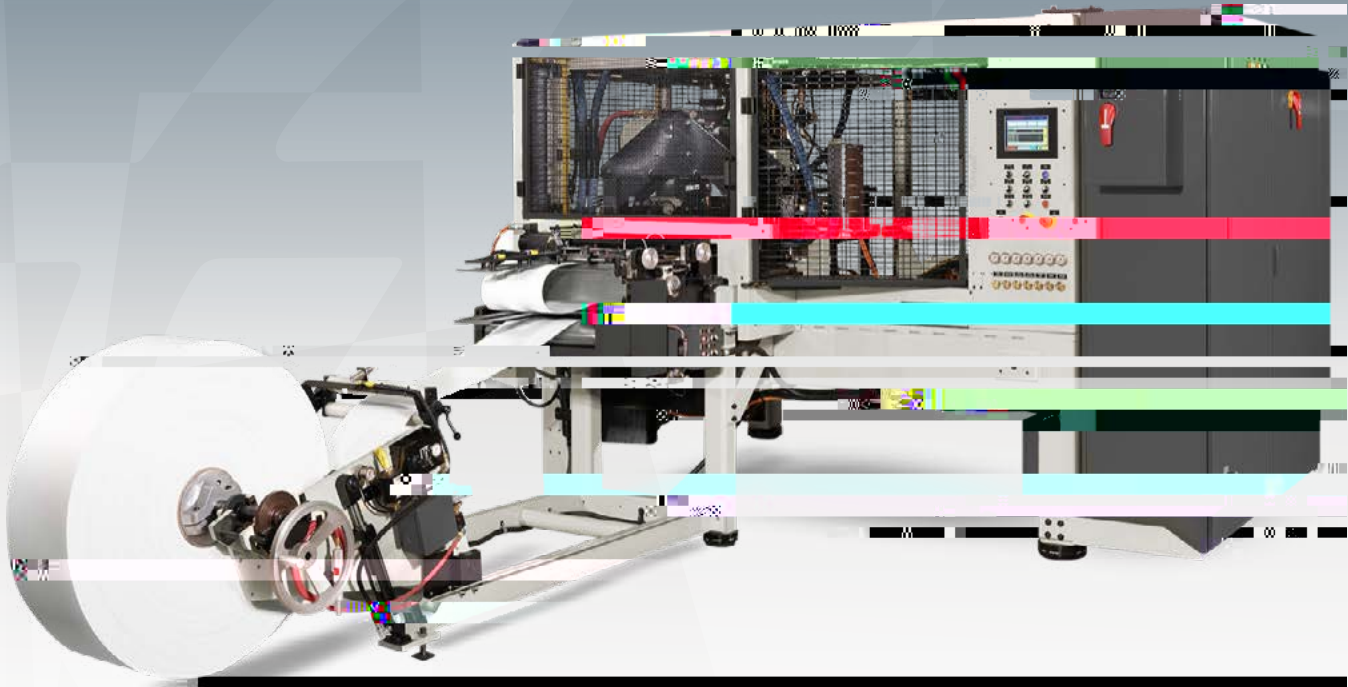

INNOVATION
THROUGH
CUSTOMIZATION

OW 2001S
Cup & Container Overwrap Machine

—

**PAPER
MACHINERY
CORPORATION**

Contact Paper Machinery Corporation's dedicated sales representatives
for more information or to schedule a demonstration.